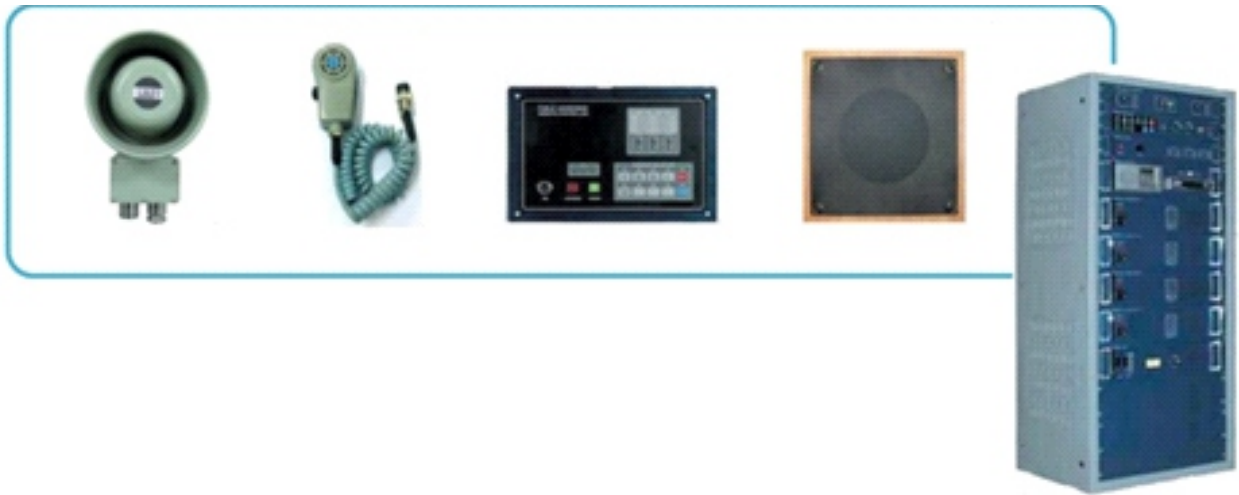

**PALMARINE  
HELLAS**

### INSTRUMENTATION FITTINGS/VALVES, PROCESS PIPING VALVES

CMR KOREA has been focusing on intercom system of marine for over 25 years.

CMR has branches in Korea Marine company Our company was re-established in 2014 as a subsidiary of CMR GROUP, has made various sensors, communication equipment of ships, has constantly researched and developed new products. CMR is the leader in the field of marine communication with the best quality and management.